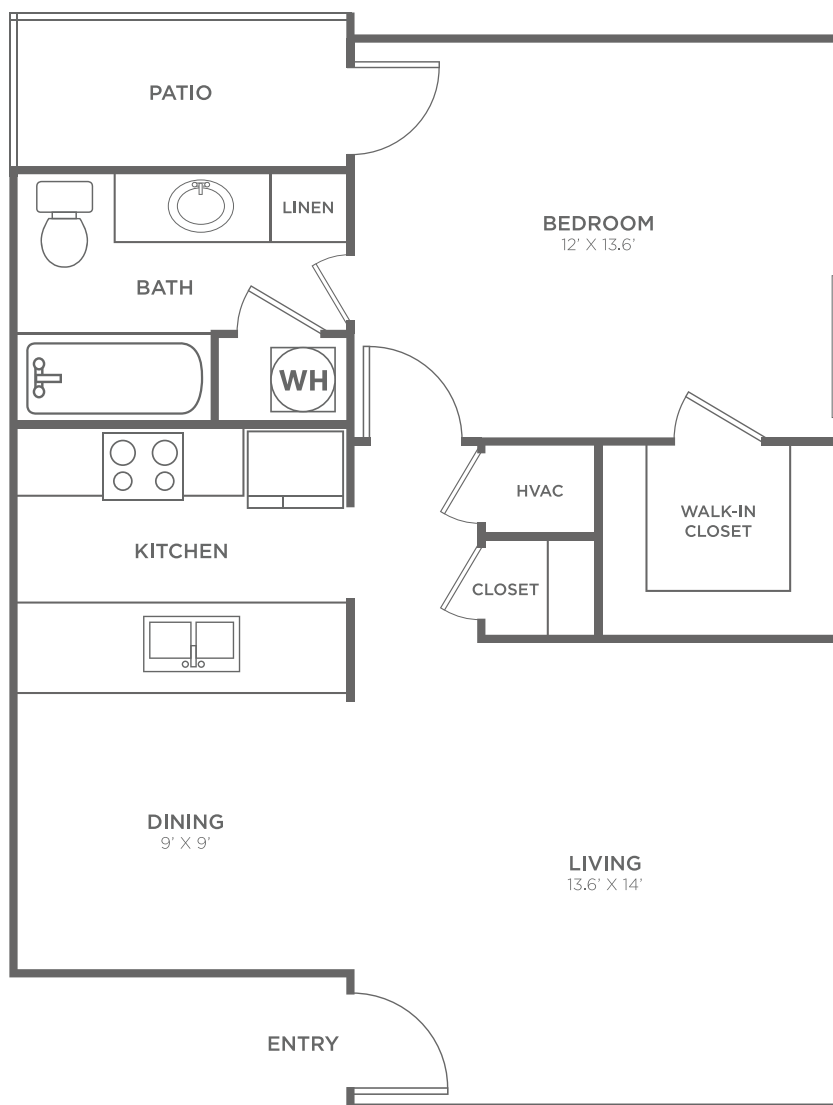

1 BEDROOM

1 BED / 1 BATH

687
SQ. FT.

3425 YMCA Dr. | San Angelo, TX 76904

325.942.9688 | www.liveashleyoaks.com

All dimensions and square footages are approximate